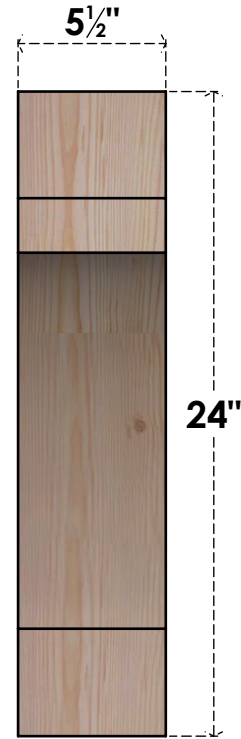

BRC06X24X24MRC00SDF

5 1/2"W X 24"D X 24"H MERCED SMOOTH BRACE, DOUGLAS FIR

SIDE

FRONT

EKENA MILLWORK
 2300 WEST MAIN ST.
 CLARKSVILLE, TX 75426
 TOLL FREE: 866-607-0453
 WWW.EKENAMILLWORK.COM

NOTES

1. INSTALLATION TO BE COMPLETED IN ACCORDANCE WITH MANUFACTURER'S SPECIFICATIONS.
2. DRAWING MAY NOT BE TO SCALE
3. THIS DRAWING IS INTENDED FOR DESIGN AND PLANNING PURPOSES ONLY.
4. ALL INFORMATION CONTAINED HEREIN WAS CURRENT AT THE TIME OF DEVELOPMENT BUT MUST BE REVIEWED AND APPROVED BY THE PRODUCT MANUFACTURER TO BE CONSIDERED ACCURATE.
5. PRODUCTS ARE NOT KILN DRIED. THIS ITEM IS UNIQUE AND WILL CONTAIN THE NATURAL VARIATIONS THAT THE WOOD SPECIES OFFERS. THIS MAY RESULT IN VARIATIONS UP TO 1/4"