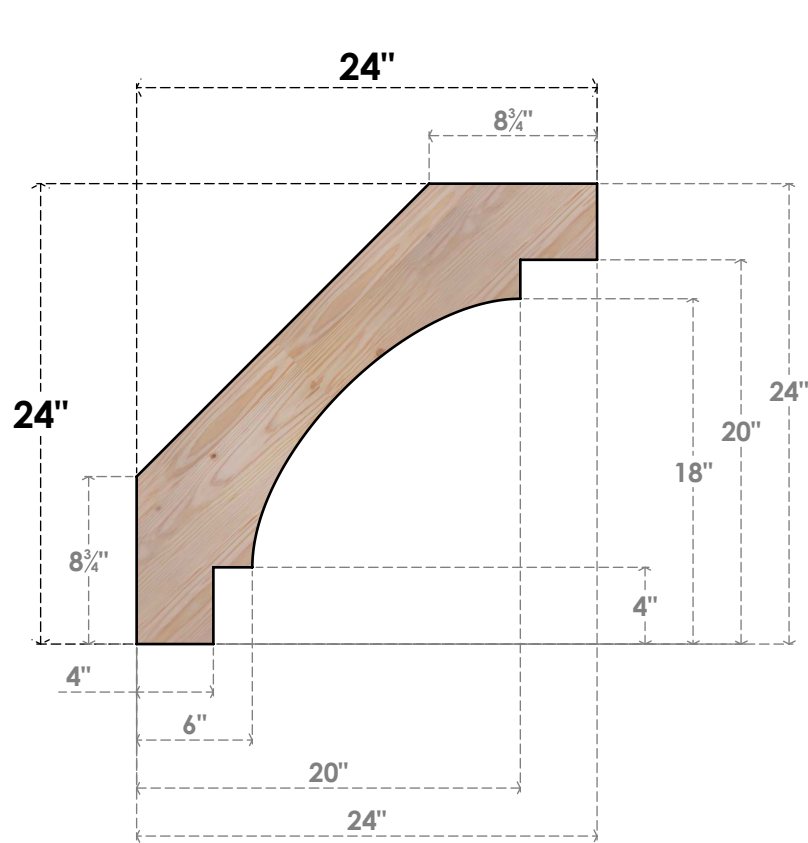

BRC06X24X24MRC00SDF

5 1/2"W X 24"D X 24"H MERCED SMOOTH BRACE, DOUGLAS FIR

SIDE

FRONT

EKENA MILLWORK
 2300 WEST MAIN ST.
 CLARKSVILLE, TX 75426
 TOLL FREE: 866-607-0453
 WWW.EKENAMILLWORK.COM

NOTES

1. INSTALLATION TO BE COMPLETED IN ACCORDANCE WITH MANUFACTURER'S SPECIFICATIONS.
2. DRAWING MAY NOT BE TO SCALE
3. THIS DRAWING IS INTENDED FOR DESIGN AND PLANNING PURPOSES ONLY.
4. ALL INFORMATION CONTAINED HEREIN WAS CURRENT AT THE TIME OF DEVELOPMENT BUT MUST BE REVIEWED AND APPROVED BY THE PRODUCT MANUFACTURER TO BE CONSIDERED ACCURATE.
5. PRODUCTS ARE NOT KILN DRIED. THIS ITEM IS UNIQUE AND WILL CONTAIN THE NATURAL VARIATIONS THAT THE WOOD SPECIES OFFERS. THIS MAY RESULT IN VARIATIONS UP TO 1/4"